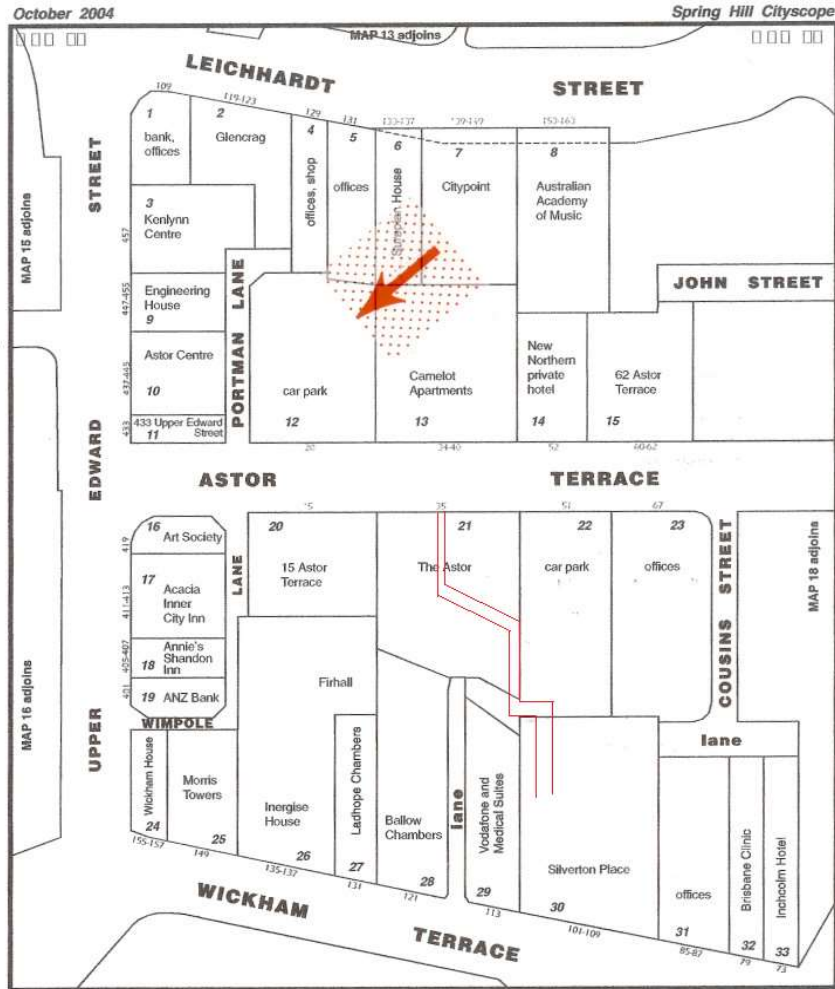

ON EXIT:

- * Drive to the exit gate. Insert your receipt into the **blue box.**
- * Your receipt will return to you, pull it out.
- * Then the boom gate will rise. Proceed to exit.

Maximum stay of 5 Hours. Standard rates will apply after this time.

www.astorterracecarpark.com.au

MAP OF AREA

From Astor Terrace Car Park you are able to cut through to Silverton Place and Wickham Terrace by walking through The Astor and behind the

MAP OF AREA

From Astor Terrace Car Park you are able to cut through to Silverton Place and Wickham Terrace by walking through The Astor and behind the car